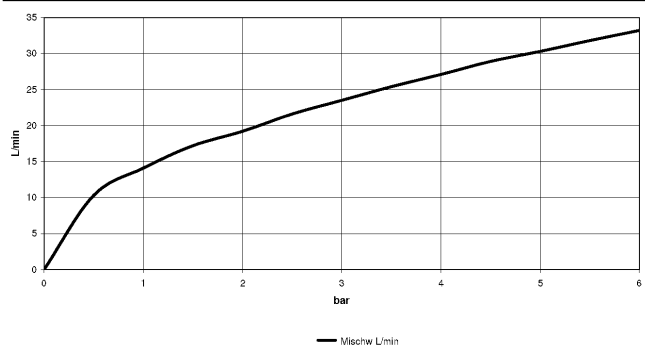

**LULU Bath spout for wall mounting - Brushed Platinum**

LULU

13 801 710

- 200mm projection
- circular normal flow
- hole diameter 37 mm
- 1/2" connection
- plug-link mounting
- max. flow 23.5 l/min at 3 bar flow pressure

	Brushed Platinum	13 801 710-06
	Chrome	13 801 710-00

**Recommended miscellaneous**

- Concealed wall elbow -** 35 085 970 90
- max. recess depth 163 mm
  - min. recess depth 90 mm

13 801 710

mm [inches]

Flow rate chart