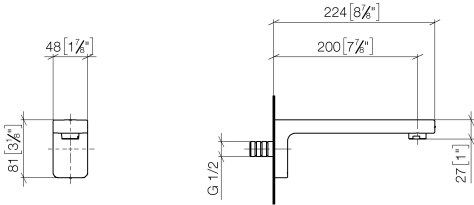

**LULU Bath spout for wall mounting - Brushed Platinum**

LULU

13 801 710

- 200mm projection
- circular normal flow
- hole diameter 37 mm
- 1/2" connection
- plug-link mounting
- max. flow 23.5 l/min at 3 bar flow pressure

	Brushed Platinum	13 801 710-06
	Chrome	13 801 710-00

**Recommended miscellaneous**

- Concealed wall elbow -** 35 085 970 90
- max. recess depth 163 mm
  - min. recess depth 90 mm

13 801 710

mm [inches]

Flow rate chart